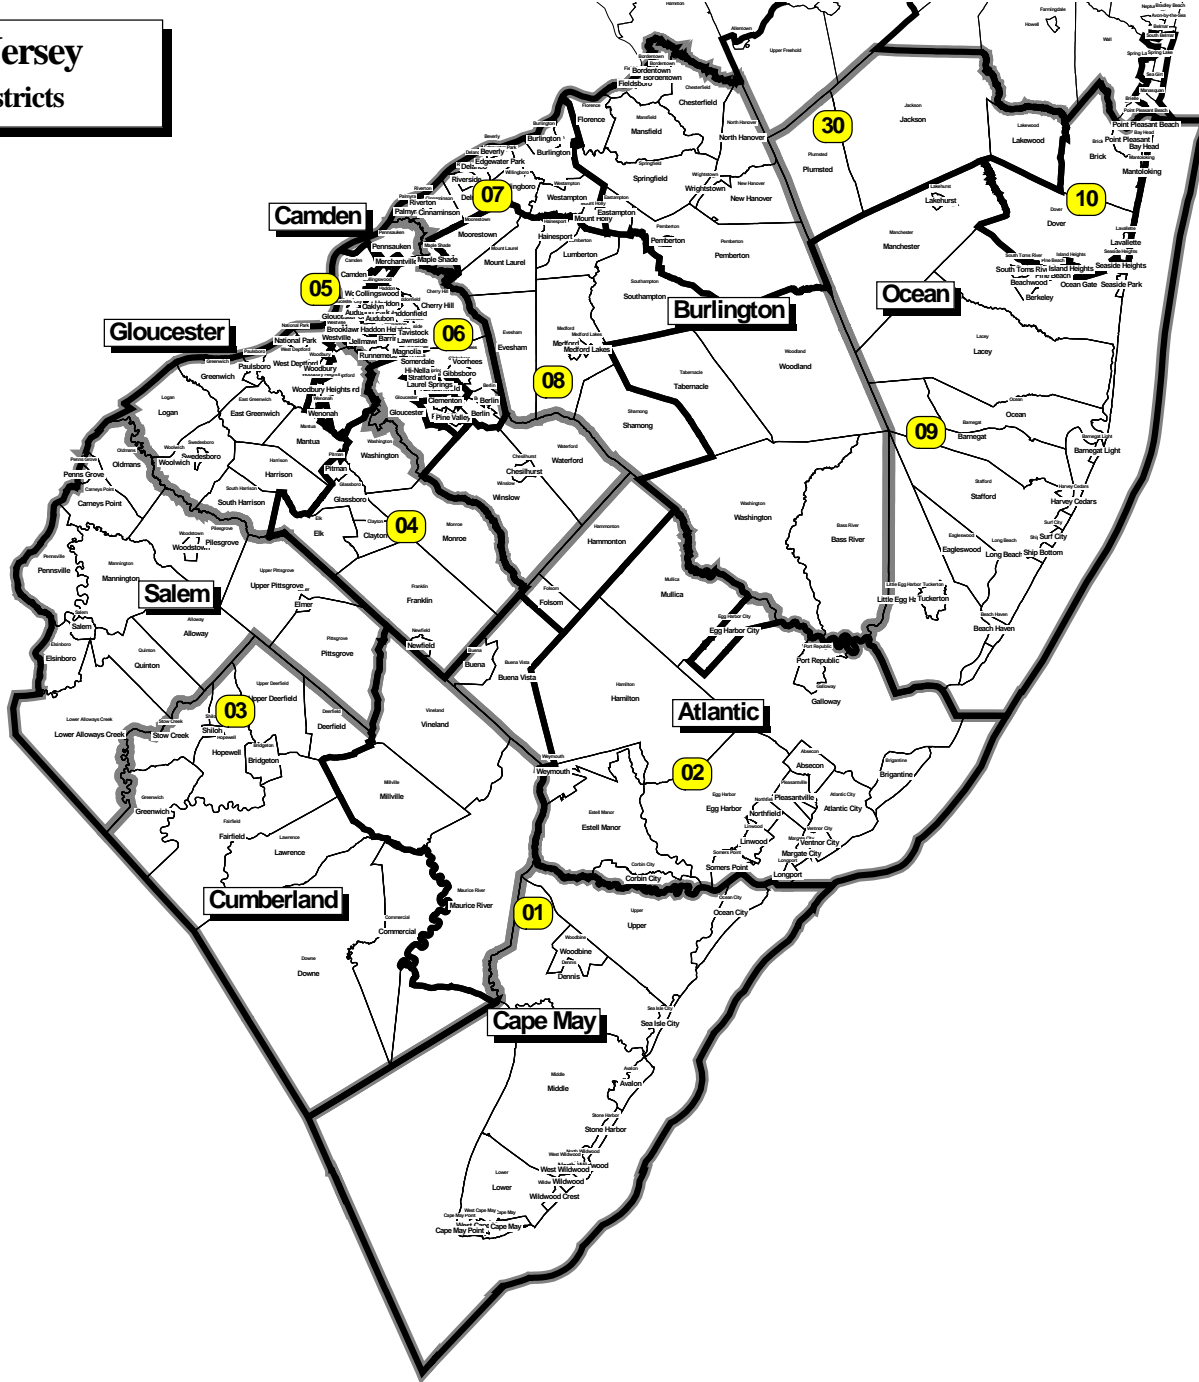

Southern New Jersey 1991 Legislative Districts

1991 Legislative Districts